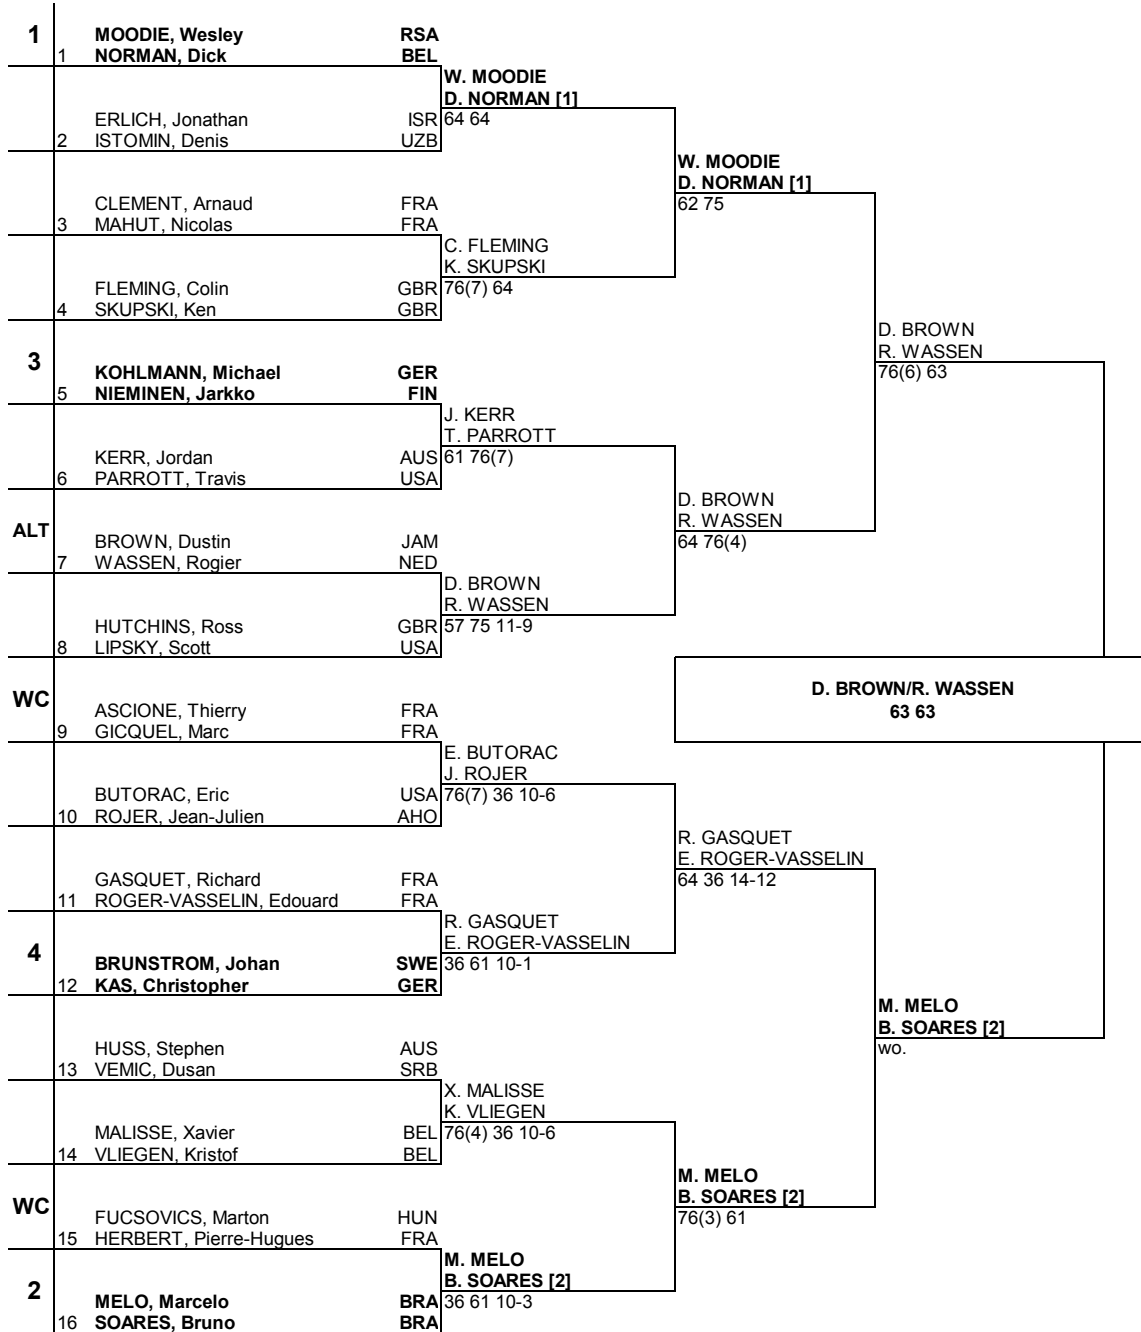

# MAIN DRAW DOUBLES

## Open de Moselle

Metz, France

20-26 September 2010

Hard, Greenset

€ 450,000

341

ATP Tour © Copyright 2006

	Seeded Players	Rank	Prize Money (Per Team)	Pts.	Alternates	Retirements/W.O.
1	MOODIE, Wesley / NORMAN, Dick	41	Winner € 21,650	250	Brown / Wassen	Zeballos, H
2	MELO, Marcelo / SOARES, Bruno	75	Finalist € 11,360	150		Gasquet, R.
3	KOHLMANN, Michael / NIEMINEN, Jarkko	94	Semi-Finalist € 6,150	90		
4	BRUNSTROM, Johan / KAS, Christopher	94	Quarter-Finalist € 3,500	45		
			First Round € 2,070	0		
FOLLOW LIVE SCORING AT <a href="http://www.ATPWorldTour.com">www.ATPWorldTour.com</a>			Last Direct Acceptance Adv 120 On Site 131		ATP Supervisor Gerry Armstrong	